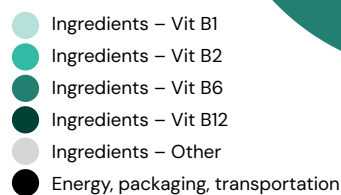

Insight in the drivers of the carbon footprint

Premix total carbon footprint (kg CO₂eq/kg premix)

A healthier world takes more than just ingredients. It takes an end-to-end purpose-led partner.

We bring progress to life.